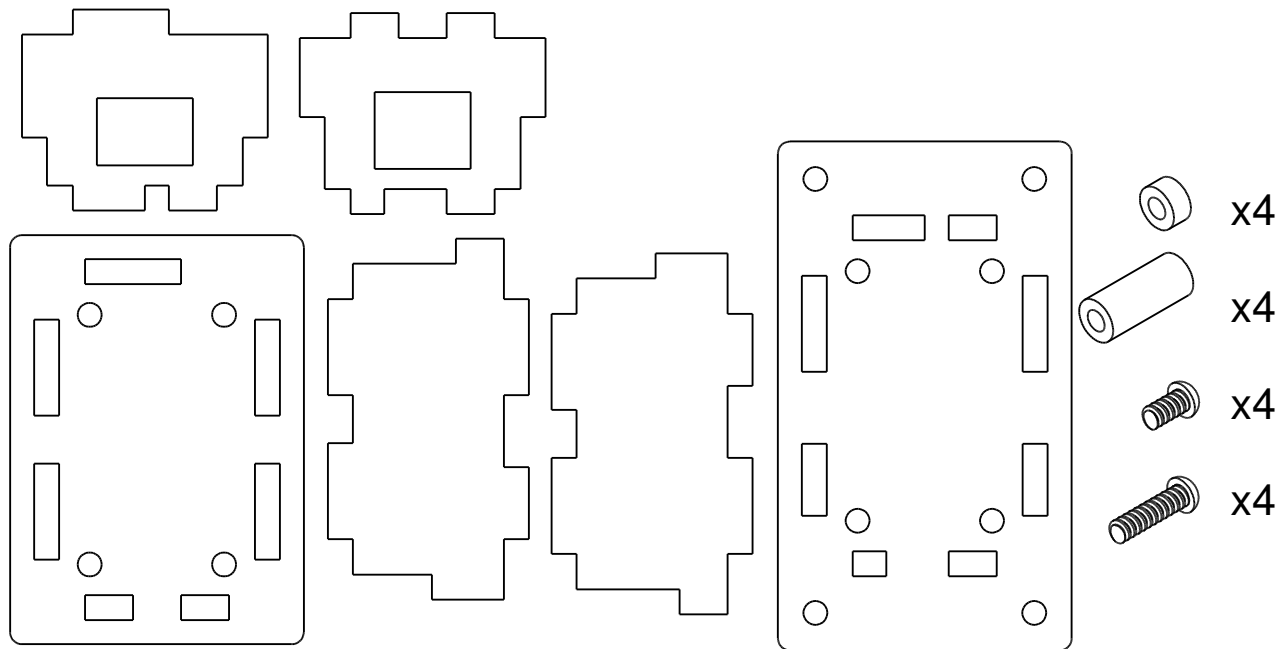

Phidget Enclosure Assembly Instructions

PN 3816 : Acrylic Enclosure for the 1066 PhidgetAdvancedServo 1-Motor

Contents of Enclosure Kit

Assembly Instructions