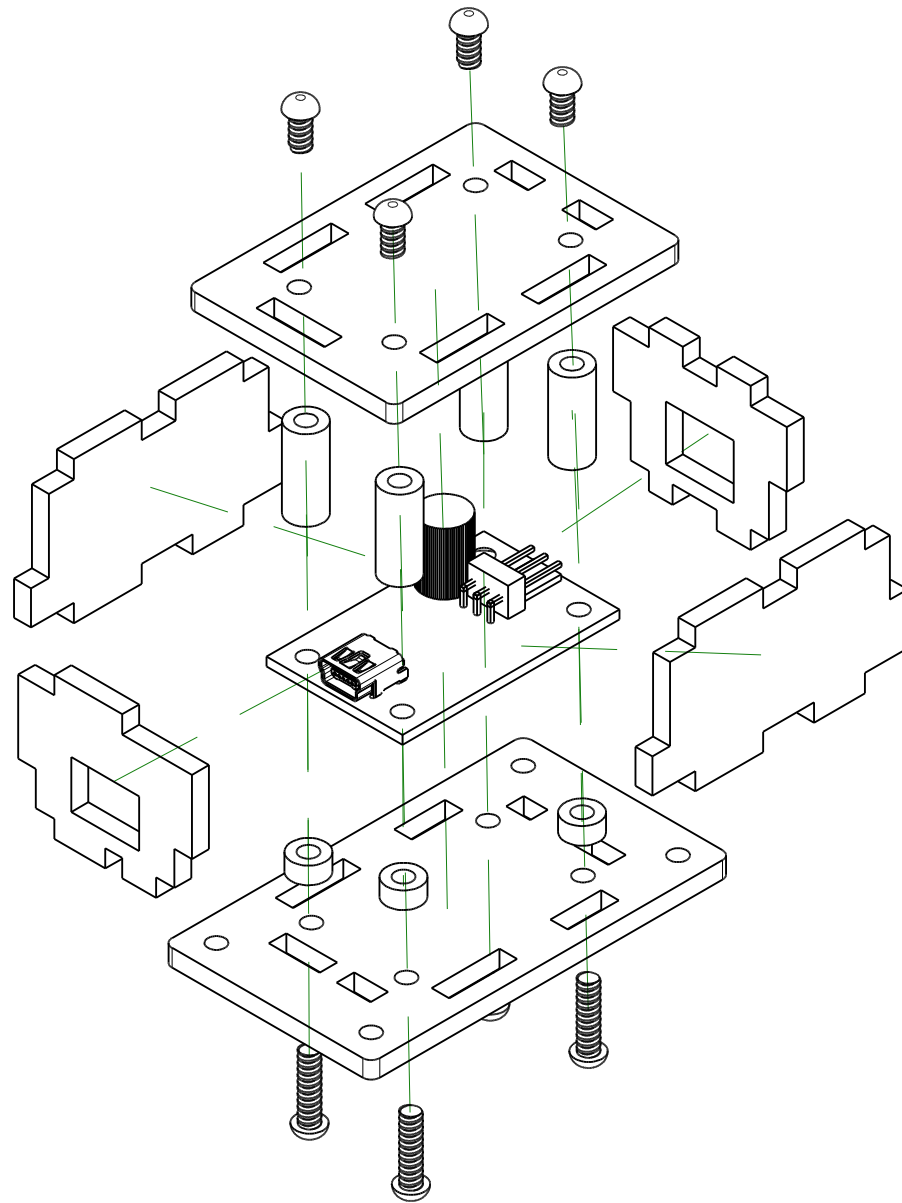

Phidget Enclosure Assembly Instructions

PN 3816 : Acrylic Enclosure for the 1066 PhidgetAdvancedServo 1-Motor

Contents of Enclosure Kit

Assembly Instructions